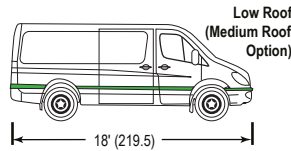

Sportsmobile North Inc ☐
Sportsmobile West Inc ☐
Sportsmobile Texas Inc ☐

It's a Lifestyle

Select Your Van

2017 TRANSIT

FORD EFF. 7/16/16

NAME _____ State _____

☐ $2,000 Deposit Attached (Deposits non-refundable)

THIS ORDER ACCEPTED BY CUSTOMER:

SIGNED _____ DATE ____/____/____

STANDARD EQUIPMENT

Note: CAB SEAT SWIVELS not yet available

Rear Wheel Drive
Gas Engine 3.7L V6
Horse Power 275 • Torque 260
Trans 6 Speed Automatic
Fuel Tank 26 gal.
Mileage TBD

Seats Cloth • 2-way Manual Adj.
Power Door Locks
Keyless Entry
Air Bags
Air Bag Lumbar Driver & Passenger
Map Light
Rear Camera
Power Mirrors

Alternator 150 amps
Battery 72amp
Axle Ratio 3.73
Advanced Track, Roll Stability Roll Control
Brakes Disc Anti-Lock
Tire Monitoring System
Wheels 16" x 6.5"
Tires 23S/65/16

Side Wind Stabilization

AXLE RATIOS

Low / Med Height
STD 3.73
High Roof
STD 4.10

LIMITED SLIP

Low / Med Height
STD 3.73
Option 4.10
High Roof
4.10 Only

LIMITED WARRANTY

BASIC LIMITED 3 years or 36,000 miles/whichever comes first.
DIESEL ENGINE COMPONENTS 5 yr/100,000

THE ABOVE INFORMATION at time of printing is from chassis manufacturer's Specifications. Sportsmobile cannot be responsible for completeness or accuracy or changes. See the van chassis manufacturer's website for latest information.

WHICH GVWR DO I NEED?

Transit has 4 to choose from. Considerations are: Conversion weight, towing, cargo and number of passengers. Please see Sportsmobile's web site — Transit Van Menu buttons for more info.

RB (REGULAR BODY) 150 GVWR 8600

Gas Engine 3.7L V6 • Trans 6 speed Auto
MSRP $32,955 • Discount (936) • Total _____ $32,019

With Low Roof _____ Std
If Medium Roof add _____ 170

RB (REGULAR BODY) 250 GVWR 9000

Gas Engine 3.7L V6 • Trans 6 speed Auto
MSRP $33,905 • Discount (989) • Total _____ $32,916