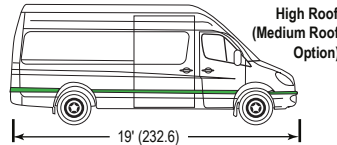

OPTIONS FOR ABOVE

Gas Eng. 3.5L Eco Boost V6 _____ $1,716
Diesel 3.2L-15 Power Stroke Turbo _____ 5,193
Option Pkg "A" (Below) _____ 1,308
Additional Options (See below) _____

GROSS TOTAL $ _____

All Prices Plus TT&L Your State.

Note: Transit name for this body is LONG BODY