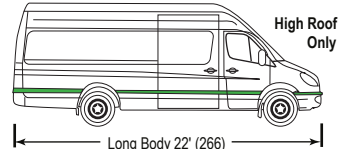

OPTIONS FOR ABOVE

Gas Eng. 3.5L Eco Boost V6 _____ $1,711
Diesel 3.2L-15 Power Stroke Turbo _____ 5,193
Option Pkg "A" (Below) _____ 1,308
Additional Options (See below) _____

GROSS TOTAL $ _____

All Prices Plus TT&L Your State.

Note: Transit name for this body is EXTENDED LENGTH

LB (EXTENDED LENGTH) 250 GVWR 9000

Gas Engine 3.7L V6 • Trans 6 speed Auto
MSRP $39,235 • Discount (1,283) • Total _____ $37,952

Available with High Roof only _____ Std

LB (EXTENDED LENGTH) 350 GVWR 9500

Gas Engine 3.7L V6 • Trans 6 speed Auto
MSRP $40,485 • Discount (1,351) • Total _____ $39,134

Available with High Roof only _____ Std

LB (EXTENDED LENGTH) 350 HD GVWR 9550

Gas Engine 3.7L V6 • Trans 6 speed Auto
MSRP $40,725 • Discount (1,364) • Total _____ $39,361

Available with High Roof only _____ Std
With Dual Rear Wheels add _____ 329
This will increase GVWR 10,360

OPTIONS FOR ABOVE

Gas Eng. 3.5L Eco Boost V6 _____ $1,716
Diesel 3.2L-15 Power Stroke Turbo _____ 5,193
Option Pkg "A" (See below) _____ 1,308
Additional Options (See below) _____

GROSS TOTAL $ _____

All Prices Plus TT&L Your State.

(1) Options Package "A" Dealer Invoice

ALL OPTIONS ARE PRICED AT DEALER INVOICE

EXTERIOR UPGRADE
CRUISE CONTROL
SIDE & REAR DOORS GLASS
SUN VISORS

ADD IGNITION KEYS (2) _____
AM/FM/CD PLAYER _____

(1) OPTIONS PACKAGE "A" — TOTAL $1,308

Additional Options

COMFORT / CONVENIENCE

NAVIGATION _____ 1,872
POWER DRIVER SEAT _____ 352
LEATHER SEATS, Pewter color only,
driver & passenger powered. _____ 1,165
Includes side air bags
LANE ASSIST _____ 345
AUTO WIPERS/LIGHTS _____ 180
POWER MIRRORS,
short arm w/turn signal _____ 143
long arm _____ 203
DUAL SIDE DOORS n/a on low roof _____ 614
KEYLESS ENTRY PAD, driver door _____ 88
REMOTE START _____ 456

APPEARANCE

ALUMINUM WHEELS _____ 391
POWER RUNNING BOARDS _____ 864

PERFORMANCE

HEAVY DUTY ALTERNATOR 220 amp
for gas or diesel engine _____ 240
ENGINE BLOCK HEATER _____ 69

SAFETY/ SECURITY

ALARM _____ 143
REVERSE SENSING _____ 272
REAR WINDOW DEFROST _____ 161
LIMITED SLIP _____ 299
TRAILER BRAKE CONTROL _____ 211
TRAILER HITCH _____ 447

LOW ROOF VANS

SIDE DOORS HINGED
60/40 in place of sliding door credit _____ (-143)
Low roof only

ADDITIONAL OPTIONS TOTAL $ _____

TRANSIT VAN Colors

ALL OPTIONS ARE PRICED DEALER INVOICE

OXFORD WHITE _____ N/C	MAGNETIC (M) _____ 139	BLUE JEAN (M) _____ 139
RACE RED _____ N/C	CARIBOU (M) _____ 139	GREEN GEM (M) _____ 139
INGOT SILVER (M) _____ 139	SHADOW BLACK (M) _____ 139	WHITE GOLD (M) _____ 139

Interior Color
All Grey