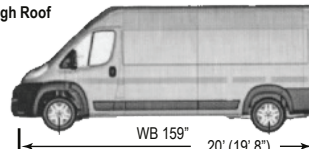

Sportsmobile North Inc ☐
Sportsmobile West Inc ☐
Sportsmobile Texas Inc ☐

It's a
Lifestyle

Select Your Van

2017 PROMASTER

DODGE RAM EFF. 7/16/16

NAME _____ State _____

☐ $2,000 Deposit Attached (Deposits non-refundable)

THIS ORDER ACCEPTED BY CUSTOMER:
SIGNED _____ DATE ____/____/____

THE 2016 PROMASTER

Front-wheel Drive
Gas Engine 3.6L V6, 280 HP at 6,400 RPM • 258 lb/ft torque at 4,175 RPM. Trans. 5 speed automatic
Diesel Engine Option. 3.0L Turbo, 174 HP at 3,600 RPM • 295 lb/ft at 1,400 RPM
Trans 6 speed automatic
Alternator Gas Eng 180 amp
Diesel Eng 220 amp

STANDARD EQUIPMENT

AIR CONDITIONING
CAB WINDOWS, FRONT 1 - TOUCH DOWN
TINTED WINDSHIELD GLASS
RIGHT SLIDING DOOR
260 DEG OPENING REAR HINGED DOORS
TELESCOPING STEERING COLUMN
MANUAL MIRRORS, FOLD-AWAY
REMOTE KEYLESS ENTRY
REAR BACK-U CAMERA PREP
AM/FM/ MP3 RADIO, 4 SPEAKERS
MEDIA INPUT HUB (USB & AUX) SOUND 15
180 AMP ALTERNATOR See Options Pkg A
95 AMP BATTERY
24 GALLON FUEL TANK
LUXURY BUCKET DRIVER & PASSENGER SEATS
CLOTH BUCKETS SEATS
SUPPLEMENTAL FRONT SEAT SIDE AIR BAGS
SUPP SIDE CURTAIN FRONT AIR BAGS
ADVANCED FRONT AIR BAG
4-WHEEL ANTI-LOCK DISC POWER BRAKES
ANTI-LOCK 4-WHEEL DISC HD BRAKES
BRAKE ASSIST
LOCKING DIFFERENTIAL
TIRE PRESSURE MONITORING DISPLAY
POWER RACK AND PINION STEERING
AUXILIARY TRANSMISSION OIL COOLER
ENGINE OIL COOLER
SENDER FUEL FOR AUXILIARY HEATER
TACHOMETER
ALL SPEED TRACTION CONTROL
HILL START ASSIST
225/75/1161 AS TIRES
FULL SIZE SPARE TIRE
UNDER SLUNG TIRE CARRIER
TRAILER SWAY DAMPING
TRAILER TOW PREP

LIMITED WARRANTY

BASIC LIMITED 3 years or 36,000 miles whichever comes first.

DIESEL ENGINE COMPONENTS 5 yr/100,000