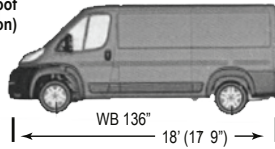

Low Roof (High Roof Option)

RB (REGULAR BODY) 1500 GVWR 8,550

GAS ENG, 3.6L V6		TRANS 6 SPEED AUTOMATIC	
DEALER MSRP	\$31,905	DISCOUNT	(463)
TOTAL		\$31,442	
HIGH ROOF	837	DIESEL ENG 3.0L V6 TURBO	4,668
OPTIONS PKG "A" LISTED BELOW	1,988	ADDITIONAL OPTIONS? (See below) \$ _____	
GROSS TOTAL \$ _____			