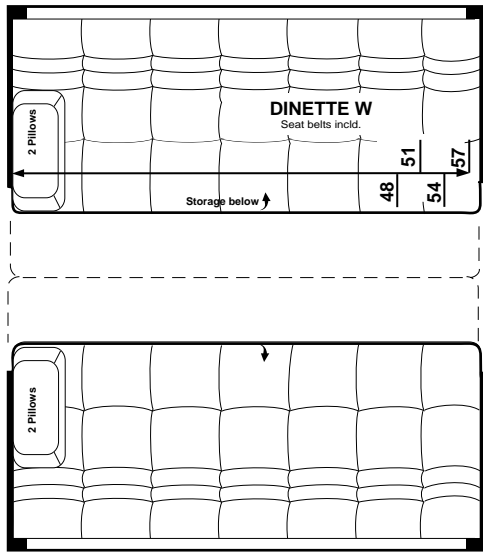

EXTENSION CUSHION can be added to any length gaucho to save floor space for cabinets, etc.
NOTE: All dimensions can vary.

THIRD & FOURTH CAPTAIN'S SEATS are optional. They're removable. Cabinets are available to use in their place. Lap/shoulder belts are included.

SLEEP "WIDTH"-WISE WITH VAN

Lengths can be different for each side.

SLEEP "LENGTH"-WISE WITH VAN

Lengths can be different for "his" and "her" sides.
 Extension cushion is also available to make bed lengths longer.