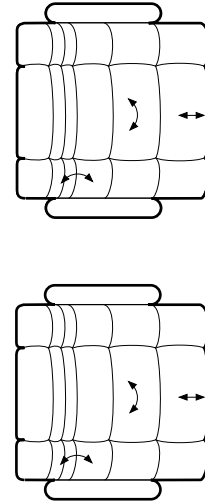

EXTENSION CUSHION can be added to any length gaucho to save floor space for cabinets, etc.
NOTE: All dimensions can vary.

THIRD & FOURTH CAPTAIN'S SEATS are optional. They're removable. Cabinets are available to use in their place. Lap/shoulder belts are included.

SLEEP "WIDTH"-WISE WITH VAN

Lengths can be different for each side.

SLEEP "LENGTH"-WISE WITH VAN

Lengths can be different for "his" and "her" sides.
 Extension cushion is also available to make bed lengths longer.