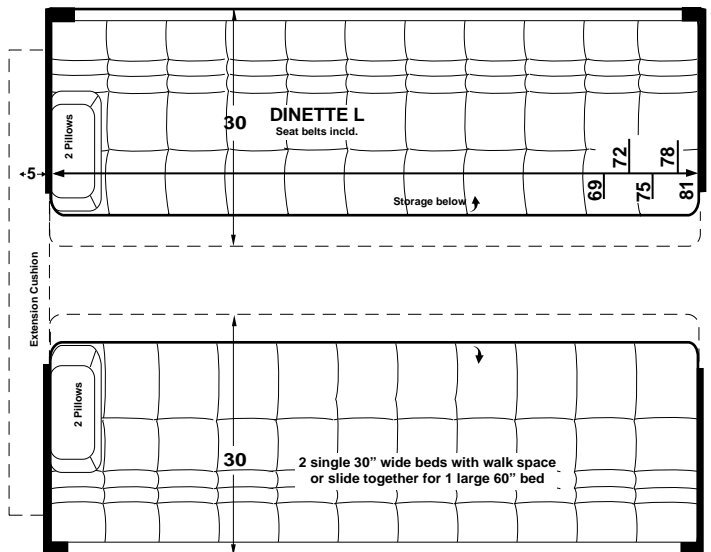

EXTENSION CUSHION can be added to any length gaucho to save floor space for cabinets, etc.
NOTE: All dimensions can vary.

THIRD & FOURTH CAPTAIN'S SEATS are optional. They're removable. Cabinets are available to use in their place. Lap/shoulder belts are included.

SLEEP "WIDTH"-WISE WITH VAN

Lengths can be different for each side.

SLEEP "LENGTH"-WISE WITH VAN

Lengths can be different for "his" and "her" sides.
 Extension cushion is also available to make bed lengths longer.