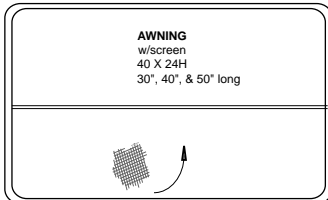

These spaces indicate where a window can locate.
 If you want a window in one of these locations note the style and size.
 Darken the space if you do not want a window.

SELECT THE WINDOWS that best meets your needs. Sportsmobile will be glad to make recommendations for you. (Note: Sizes and locations may vary.)
SEE OUR WEBSITE for more window info. including full size van windows. See main menu buttons then click Options/Windows.

Example

AWNING WINDOW

AWNING	30X24
AWNING	40X24
AWNING	50X24

Bottom section swings up for ventilation. This window is frameless and tinted.

“TALL” SLIDER WINDOWS

(Not available Chevy vans)

TALL SLIDER, MEDIUM
w/ screen
40W x 24H