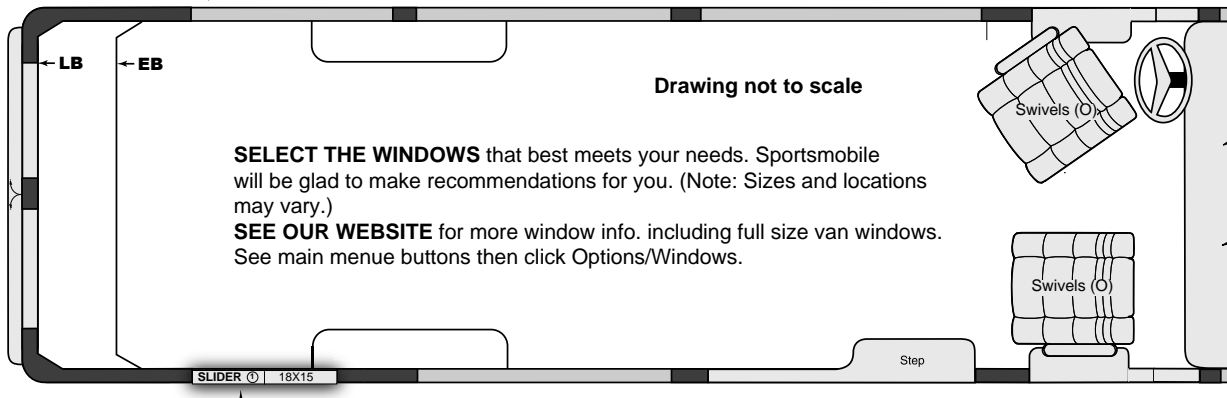

These spaces indicate where a window can locate.
 If you want a window in one of these locations note the style and size.
 Darken the space if you do not want a window.

SELECT THE WINDOWS that best meets your needs. Sportsmobile will be glad to make recommendations for you. (Note: Sizes and locations may vary.)
SEE OUR WEBSITE for more window info. including full size van windows. See main menu buttons then click Options/Windows.

Example

AWNING WINDOW

AWNING	30X24
AWNING	40X24
AWNING	50X24

Bottom section swings up for ventilation. This window is frameless and tinted.

“TALL” SLIDER WINDOWS

(Not available Chevy vans)

TALL SLIDER, MEDIUM
w/ screen
40W x 24H

The slider window height of 15" is ideal over counter top high cabinets and seat/beds. Windows are made left and right so the screen half faces to the van rear. The 60" model is available for the drivers side of Chevy vans only. These windows are light tinted.