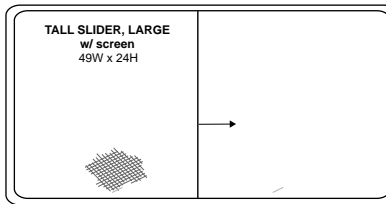

These spaces indicate where a window can locate.
 If you want a window in one of these locations note the style and size.
 Darken the space if you do not want a window.

SELECT THE WINDOWS that best meets your needs. Sportsmobile will be glad to make recommendations for you. (Note: Sizes and locations may vary.)
SEE OUR WEBSITE for more window info. including full size van windows. See main menu buttons then click Options/Windows.

Example

AWNING WINDOW

AWNING	30X24
AWNING	40X24
AWNING	50X24

Bottom section swings up for ventilation. This window is frameless and tinted.

“TALL” SLIDER WINDOWS

(Not available Chevy vans)

TALL SLIDER, MEDIUM
w/ screen
40W x 24H

TALL SLIDER, LARGE
w/ screen
49W x 24H

SLIDER WINDOWS

SLIDER	30X15
SLIDER	30X15
SLIDER	30X15

SLIDER	42X15
SLIDER	42X15
SLIDER	42X15

SLIDER	18X15
SLIDER	18X15
SLIDER	18X15

SLIDER	60X15
--------	-------

(Available for Chevy vans only)