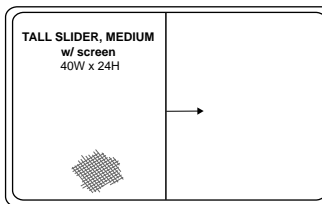

Example

AWNING WINDOW

AWNING	30X24
AWNING	40X24
AWNING	50X24

Bottom section swings up for ventilation. This window is frameless and tinted.

“TALL” SLIDER WINDOWS

(Not available Chevy vans)

TALL SLIDER, MEDIUM
w/ screen
40W x 24H