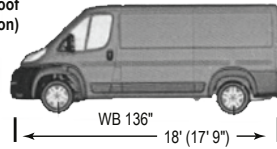

### RB (REGULAR BODY) 1500 GVWR 8,550

GAS ENG, 3.6L V6 TRANS 6 SPEED AUTOMATIC	DEALER MSRP \$34,140 DISCOUNT (551)
	TOTAL \$33,589
HIGH ROOF	600
OPTIONS PKG "A" LISTED BELOW	2,520
ADDITIONAL OPTIONS? (See below) \$	
<b>GROSS TOTAL \$</b>	