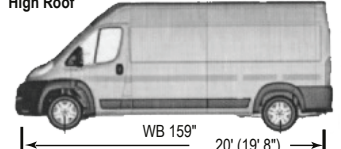

High Roof

EB (EXTENDED BODY) 3500 GVWR 9,350

GAS ENG, 3.6L V6 TRANS 6 SPEED AUTOMATIC	DEALER MSRP $38,740 DISCOUNT (831)
	TOTAL $37,909
OPTIONS PKG "A" LISTED BELOW	2,520
ADDITIONAL OPTIONS? (See below) $	
GROSS TOTAL $	

All options Dealer Invoice Plus TT&L Your State
Van Prices Include Freight & PDI

LB (LONG BODY) 3500 GVWR 9,350

SAME AS ABOVE EXCEPT LENGTH 21' (20'9")	DEALER MSRP $41,675 DISCOUNT (1,055)
	TOTAL $40,620
OPTIONS PKG "A" LISTED BELOW	2,520
ADDITIONAL OPTIONS? (See below) $	
GROSS TOTAL $	

All options Dealer Invoice Plus TT&L Your State
Van Prices Include Freight & PDI

Options Package "A"

SPEED CONTROL	ADDITIONAL KEY
MIRRORS, POWERED	ALTERNATOR, 220 AMP
VAN'S REAR & SLIDING DOOR WINDS, "FIXED"	INTERIOR CONVENIENCE GROUP
PREMIUM APPEARANCE INCLUDES	
CHROME GRILL, FOG LIGHTS	
UPFITTER INTERFACE	
LEATHER WRAPPED STEERING WHEEL	
LUMBAR ADJUST, DRIVER & PASS 6-WAY ADJUST	
OPTIONS PACKAGE "A" — TOTAL $2,520	

Want to Add Additional Options?

SWIVEL SEAT, DRIVER	545	REAR WINDOW DEFROST	174	DAYTIME RUNNING LIGHTS	67
PASSENGER	545	SIRIUS XM	174	TRAILER TOW GROUP, HITCH 7 WAY	521
HEATED SEAT, DRIVER	174	PARK SENSE Rear	263	UPGRADE SUSPENSION 3500 ONLY	165
PASSENGER	129	SECURITY ALARM	218		
VINYL SEATS FRONT in place of fabric	89	REMOTE START	467		
U CONNECT 3 Upgraded Audio		ALUMINUM WHEELS	396		
w/Navigation	441	TIRE SEALANT	85		
BLOCK HEATER	85	SAFETY KIT	134		
TOTAL ADDITIONAL OPTIONS $					
All options Dealer Invoice Plus TT&L Your State