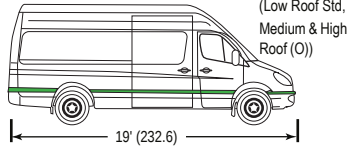

GROSS TOTAL \$

All Prices Plus TT&L Your State.

Van Prices Include Freight & PDI

Note: EB High Roof Only 250 or 350

EB (EXTENDED BODY) 150 GVWR 8600

Gas Engine 3.7L V6 ζ Trans 6 speed Auto
 MSRP \$35,560 • Discount (1058) ζ Total _____ \$34,502
 With Low Roof _____ Std
 If Medium Roof add _____ 1088