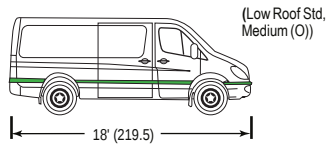

LIMITED SLIP OPTION

Low-Med-Hi 3.31 | 3.73

Note: RB Not Available In High Roof