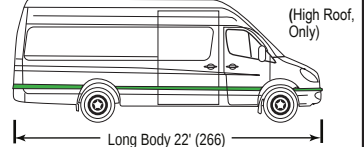

GROSS TOTAL $

All Prices Plus TT&L Your State.

Van Prices Include Freight & PDI

Note: Transit name for this body is EXTENDED LENGTH

LB (EXTENDED LENGTH) 250 GVWR 9000

Gas Engine 3.7L V6 ζ Trans 6 speed Auto
MSRP $41,110 • Discount (1364) ζ Total _____ $39,746
Available with High Roof only _____ Std

LB (EXTENDED LENGTH) 350 GVWR 9500

Gas Engine 3.7L V6 ζ Trans 6 speed Auto
MSRP $42,360 • Discount (1432) Total _____ $40,928
Available with High Roof only _____ Std

LB (EXTENDED LENGTH) 350 HD GVWR 9550

Gas Engine 3.7L V6 ζ Trans 6 speed Auto
MSRP $42,600 • Discount (1445) ζ Total _____ $41,155
Available with High Roof only _____ Std
With Dual Rear Wheels add _____ 332
This will increase GVWR 10,360

OPTIONS FOR ABOVE

Gas Eng. 3.5L Eco Boost V6 _____ $1,716
Diesel 3.2L-I5 Power Stroke Turbo _____ 3,676
Option Pkg $\hat{o}$ (See below) _____ 1,527
Additional Options (See below) _____

GROSS TOTAL $

All Prices Plus TT&L Your State.

Van Prices Include Freight & PDI

(1) Options Package "A" Dealer Invoice

ALL OPTIONS ARE PRICED AT DEALER INVOICE

EXTERIOR UPGRADE
CRUISE CONTROL
SIDE & REAR DOORS GLASS
SUN VISORS

ADD IGNITION KEYS (2)
AM/FM/CD PLAYER
ASSIST HANDLES
HD Front WHEEL LINERS

(1) OPTIONS PACKAGE "A" — TOTAL $1,527

Additional Options

ALL OPTIONS ARE PRICED DEALER INVOICE

COMFORT / CONVENIENCE

NAVIGATION _____ 1,872
POWER DRIVER SEAT _____ 355
LEATHER SEATS, Pewter color only, driver & passenger powered. _____ 1,187
Includes side air bags
LANE ASSIST _____ 345
AUTO WIPERS/LIGHTS _____ 180
POWER MIRRORS, short arm w/turn signal _____ 207
long arm _____ 203
DUAL SIDE DOORS n/a on low roof _____ 614
KEYLESS ENTRY PAD, driver door _____ 88
REMOTE START _____ 456

APPEARANCE

ALUMINUM WHEELS _____ 391
DUAL REAR WHEEL ALLOY WHEELS _____ 680
POWER RUNNING BOARDS _____ 864
RUNNING BOARDS _____ 148

PERFORMANCE

HEAVY DUTY ALTERNATOR 220 amp for gas or diesel engine _____ 240
ENGINE BLOCK HEATER _____ 69
SAFETY/SECURITY
ALARM _____ 143
REAR WINDOW DEFROST _____ 161
REVERSE SENSING _____ 272
LIMITED SLIP _____ 299
TRAILER BRAKE CONTROL _____ 211
TRAILER HITCH _____ 447
PUSH DOWN MANUAL BRAKE _____ 180

LOW ROOF VANS

SIDE DOORS HINGED
60/40 DOORS in place of sliding door _____ (-143)
CREDIT LOW ROOF ONLY

4x4 Quigley

Chassis size and Sportsmobile location will determine shipping cost _____ 1,500 - 3,000 est

ADDITIONAL OPTIONS TOTAL $

TRANSIT VAN Colors

ALL OPTIONS ARE PRICED DEALER INVOICE

OXFORD WHITE _____ N/C   MAGNETIC (M) _____ 139   BLUE JEAN (M) _____ 139
RACE RED _____ N/C   STONE GREY (M) _____ 139   GREEN GEM (M) _____ 139
INGOT SILVER (M) _____ 139   SHADOW BLACK (M) _____ 139   WHITE GOLD (M) _____ 139 (M) = Metallic Paint

Interior Color All Grey