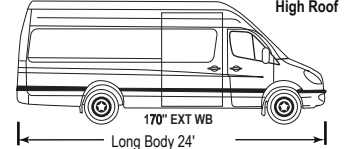

Subtotal	\$66,374
Destination Charge	\$1,695
Total	\$68,069

Option 3500HD

Add 6,720

High Roof

LB (170 Ext Wheel Base) 3500HD GVWR 11,030 4x4

Standard Equipment

- Diesel 6 CYL Twin Turbo 3.0L
- Trans 7 Speed Automatic
- 3.92 Limited Slip Axle
- Tires LT 215/85 R16 All Seasons
- Fuel Tank 24.5 Gallons
- Alternator 220 Amps
- Battery 100 Amps
- Cross Wind Assist
- Electronic Stability Control
- Forward Collision Warning
- Tire Pressure Monitor (Not Available)
- Rear Camera
- Multifunction Steering Wheel
- Rear Speaker Hookup
- Sliding Door 2 Stage
- Rear View Mirror
- Storage Net Rear Doors