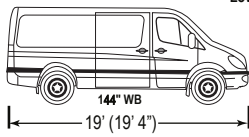

2022 Mercedes Sprinter Recommended Vans

NAME _____ State _____

Low Roof

RB (144 Wheel Base) 2500 GVWR 9,050 4x4

Standard Equipment

- Diesel 6 CYL Twin Turbo 3.0L
- Trans 7 Speed Automatic
- 3.92 Limited Slip Axle
- Tires LT 245/75 R16 All Seasons
- Fuel Tank 24.5 Gallons
- Alternator 220 Amps
- Battery 100 Amps
- Cross Wind Assist
- Electronic Stability Control
- Forward Collision Warning
- Tire Pressure Monitor
- Rear Camera
- Multifunction Steering Wheel
- Rear Speaker Hookup
- Sliding Door 2 Stage
- Rear View Mirror
- Storage Net Rear Doors