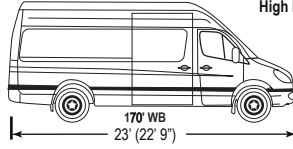

High Roof

EB (170 Wheel Base) 2500 GVWR 9,050 4x4

Standard Equipment

- Diesel 6 CYL Twin Turbo 3.0L
- Trans 7 Speed Automatic
- 3.92 Limited Slip Axle
- Tires LT 245/75 R16 All Seasons
- Fuel Tank 24.5 Gallons
- Alternator 220 Amps
- Battery 100 Amps
- Cross Wind Assist
- Electronic Stability Control
- Forward Collision Warning
- Tire Pressure Monitor
- Rear Camera
- Multifunction Steering Wheel
- Rear Speaker Hookup
- Sliding Door 2 Stage
- Rear View Mirror
- Storage Net Rear Doors

Exterior Options

- Exterior Lighting Package LED Headlights, LED Taillights,
- Fog Lamps
- Chrome Grill
- Steel Black Wheels
- Second Alternator Bracket
- Rear Vibration Absorbers
- Drive Shaft and Exhaust Protection Bar
- Mounted Roof Rails
- Trailer Hitch

Interior/Packages

- Swivel Seat Package
- Comfort Package/Comfort Driver + Passenger Seat
- Driver Convenience Package
- Combination Package Active Distronic, Lane Assist
- Premium Plus Package 10" Screen, Nav
- Automatic Climate Control
- Rain Sensor
- Electric Parking Brake
- Parking Package with 360 Degree Camera
- Overhead Storage Slot
- 2 Additional Keys
- Cab Heat Insulation
- Fuel Gauge Optimizer
- Illuminated Exists
- Assist Handle B-Pillar
- Sliding Door Fixed Window, Rear Door Windows Plus Tint

Subtotal	$66,374
Destination Charge	$1,695
Total	$68,069

Option 3500HD

Add 6,720