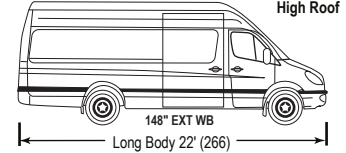

LB (148 Ext Wheel Base) 350 GVWR 9950 AWD

Standard Equipment

- Gas Engine 3.5L EcoBoost V6
- Trans 10 Speed Auto
- 3.73 Limited Slip Axle
- HD Front Axle
- Tires 235/65/16
- **Fuel Tank 31 Gallons**
- Alternator 250 Amps
- Dual Battery AGM 70 Amps
- Roll Stability Control
- Forward Collision Warning
- Pre-Collision Automatic Braking
- Tire Monitoring System
- 4-Way Cloth Manual Seats with Swivels
- Electric Parking Brake
- Rear Camera

Exterior Options

- Exterior Option Package
- Heavy Duty Scuff Plate
- Front Wheel Liners
- Chrome-Trimmed Halogen Headlamps
- Wiper Activated Headlamps
- Honeycomb Mesh Grille w/ Chrome Surround
- Fog Lamps
- Fixed Sliding Door & Rear Door Glass (Tint)
- Rear Window Defrost
- Rear View Mirror
- 360 Degree Camera
- Side Sensing System
- Reverse Sensing System
- Blind Spot Assist
- Keyless Entry Pad
- Short Arm Power Folding Heated Mirrors
- Fixed Running Board Short Dr / Long Pass
- Heavy Duty Trailer Towing Package
- 50/50 Hinged Rear Door with 253 Degree Opening

Interior Options

- SYNC 4 System with 12" Screen and Navigation
- Push to Start
- Voice Activation
- Audio Controls on Steering Wheel
- Bluetooth Streaming Audio
- 6 Speakers
- Adaptive Cruise
- Vehicle Maintenance Monitoring System

Front Overhead Shelf

- Passenger Assist Handle
- 12v Outlet
- 6 Cargo Tie Downs
- Illuminated Sun Visors
- 2 Additional Keys

Subtotal	$66,105
Destination Charge	$1,795
Total	$67,900

Additional Options

- AWD Delete - ($4695)
- HD Front Axle (Standard on AWD) - $315
- Trailer Brake Control - $405
- Delete Sliding Door Glass - $175
- Power Sliding Door (Not Available on Low Roof) - $995
- Passenger Sliding Door Power Running Board - $940
- Auxiliary Heater Prep - $65
- Leather Seats No Swivels - $1160
- 2nd Alternator 250 Amp - $1025
- Remote Start - $495
- 16" Matte Black Wheels - $1050
- Paint to Match Front Bumper - $250
- HID Black Headlamps - $455

Exterior Color Options

- OXFORD WHITE
- RACE RED
- BLUE MIST (A)
- INGOT SILVER (A)
- CARBONIZED GREY (M)
- ABYSS GREY (M)
- AGATE BLACK (M)
- BLUE (M)
- AVALANGE GREY (M)
- (A) - Additional Charge - $200
- (M) - Metallic - $200

Interior Color Options

- PALAZZIO CLOTH (Standard)
- EBONY CLOTH - $115
- EBONY LEATHER(Heated) - $1160
- **Interior Trim / Dash**
- **Color All Grey**

LIMITED WARRANTY

BASIC LIMITED 3 years or 36,000 miles/whichever comes first. THE ABOVE INFORMATION at time of printing is from chassis manufacturer's Specifications. Sportsmobile cannot be responsible for completeness or accuracy or changes. See the van chassis manufacturer's website for latest information.

Pricing Disclaimer

Prices and options are subject to change.