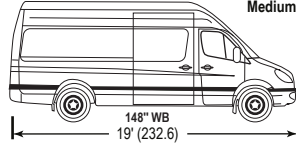

EB (148 Wheel Base) 350 GVWR 9950 AWD

Standard Equipment

- Gas Engine 3.5L EcoBoost V6
- Trans 10 Speed Auto
- 3.73 Limited Slip Axle
- HD Front Axle
- Tires 235/65/16
- **Fuel Tank 31 Gallons**
- Alternator 250 Amps
- Dual Battery AGM 70 Amps
- Roll Stability Control
- Forward Collision Warning
- Pre-Collision Automatic Braking
- Tire Monitoring System
- 4-Way Cloth Manual Seats with Swivels
- Electric Parking Brake
- Rear Camera

Exterior Options

- Exterior Option Package
- Heavy Duty Scuff Plate
- Front Wheel Liners
- Chrome-Trimmed Halogen Headlamps
- Wiper Activated Headlamps
- Honeycomb Mesh Grille w/ Chrome Surround
- Fog Lamps
- Fixed Sliding Door & Rear Door Glass (Tint)
- Rear Window Defrost
- Rear View Mirror
- 360 Degree Camera
- Side Sensing System
- Reverse Sensing System
- Blind Spot Assist
- Keyless Entry Pad
- Short Arm Power Folding Heated Mirrors
- Fixed Running Board Short Dr / Long Pass
- Heavy Duty Trailer Towing Package
- 50/50 Hinged Rear Door with 253 Degree Opening

Interior Options

- SYNC 4 System with 12" Screen and Navigation
- Push to Start
- Voice Activation
- Audio Controls on Steering Wheel
- Bluetooth Streaming Audio
- 6 Speakers
- Adaptive Cruise
- Vehicle Maintenance Monitoring System

Front Overhead Shelf

- Passenger Assist Handle
- 12v Outlet
- 6 Cargo Tie Downs
- Illuminated Sun Visors
- 2 Additional Keys

Subtotal	$62,735
Destination Charge	$1,795
Total	$64,530
Add High Roof	$2,150
Add Low Roof Credit	($830)