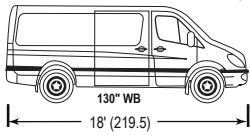

2023 FORD TRANSIT Recommended Vans

NAME _____ State _____

RB (130 Wheel Base) 350 GVWR 9500 AWD

Standard Equipment

- Gas Engine 3.5L EcoBoost V6
- Trans 10 Speed Auto
- 3.73 Limited Slip Axle
- HD Front Axle
- Tires 235/65/16
- Fuel Tank 25 Gallons
- Alternator 250 Amps
- Dual Battery AGM 70 Amps
- Roll Stability Control
- Forward Collision Warning
- Pre-Collision Automatic Braking
- Tire Monitoring System
- 4-Way Cloth Manual Seats w/ Swivels
- Electric Parking Brake
- Rear Camera